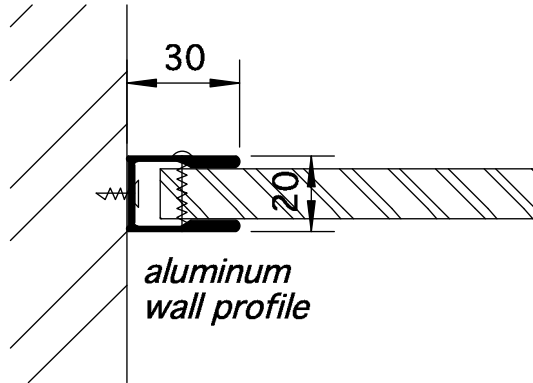

profile  
anodized

door- and revolving knob  
with free/occupied indication

hinge

adjustable  
leg

aluminum  
wall profile

connection intermediate  
panel/front wall

aluminum  
corner profile

scale 1/2