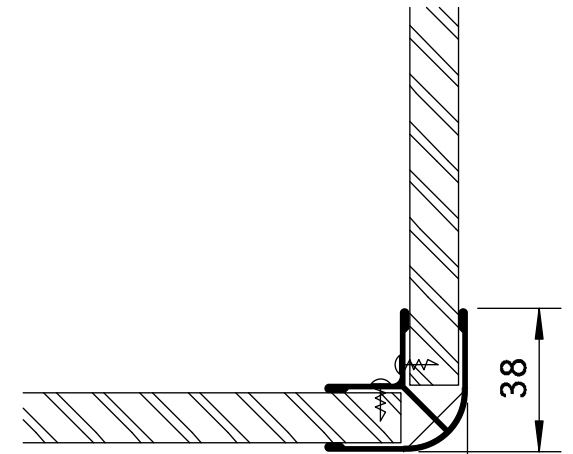

profile  
anodized

door- and revolving knob  
with free/occupied indication

hinge

adjustable  
leg

aluminum  
wall profile

connection intermediate  
panel/front wall

aluminum  
corner profile

scale 1/2