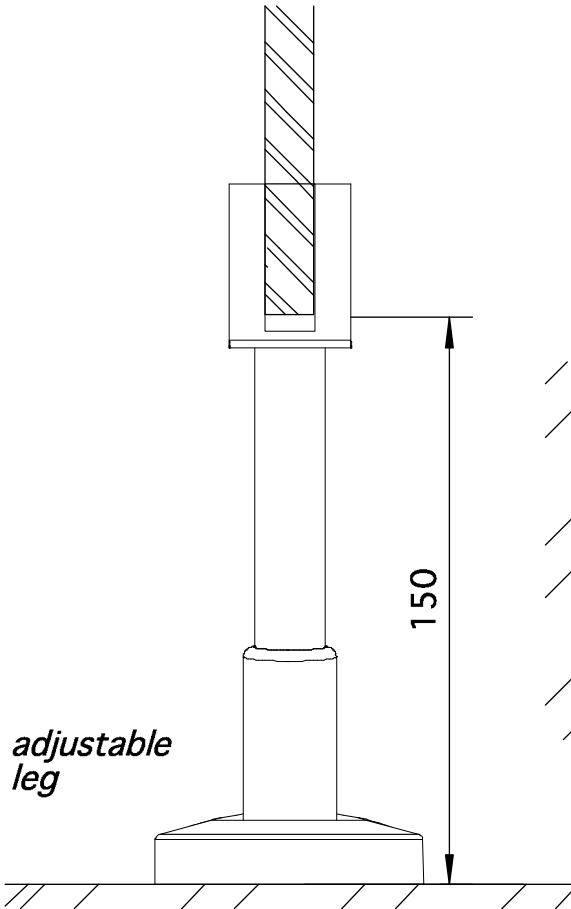

profile  
anodized

door- and revolving knob  
with free/occupied indication

hinge

adjustable  
leg

aluminum  
wall profile

connection intermediate  
panel/front wall

aluminum  
corner profile

scale 1/2