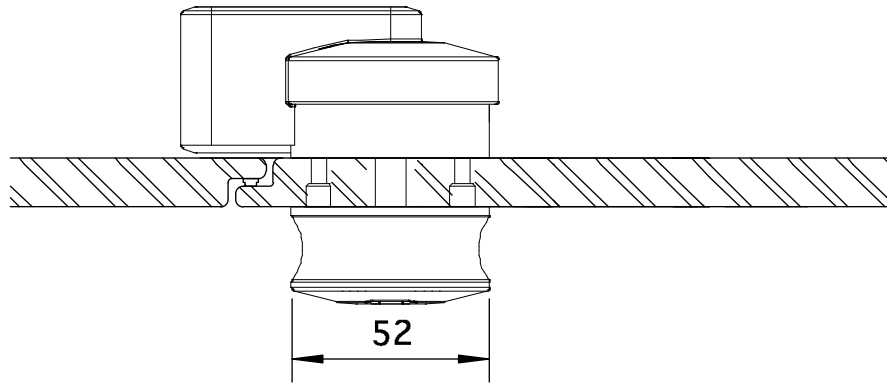

profile  
anodized

door- and revolving knob  
with free/occupied indication

hinge

adjustable  
leg

aluminum  
wall profile

connection intermediate  
panel/front wall

aluminum  
corner profile

scale 1/2