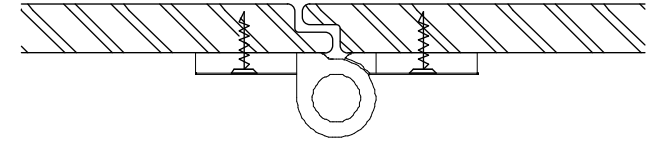

profile  
anodized

door- and revolving knob  
with free/occupied indication

hinge

adjustable  
leg

aluminum  
wall profile

connection intermediate  
panel/front wall

aluminum  
corner profile

scale 1/2