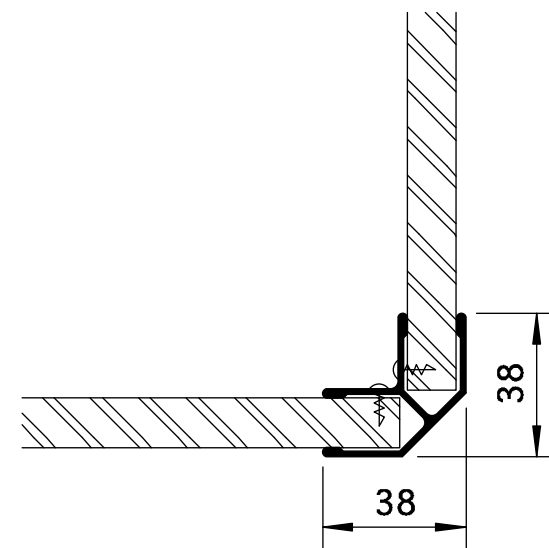

*aluminum stabilisation profile*

*door- and revolving knob with free/occupied indication*

*hinge*

*adjustable aluminum leg*

*aluminum wall profile*

*connection intermediate pannel/front wall*

*aluminum corner profile*

scale 1/2

**details - CLASSIC-A**

ASI ALPACO BVBA - Wijtschotbaan 3 bus 1 - 2900 Schoten