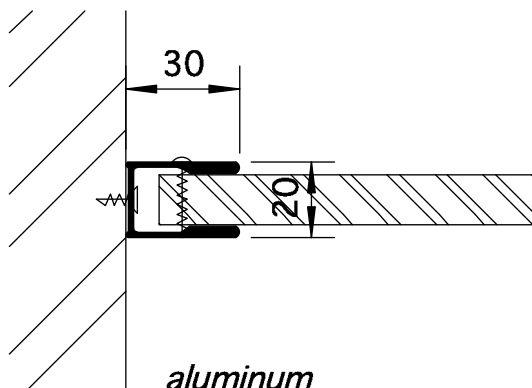

*aluminum stabilisation profile*

*door- and revolving knob with free/occupied indication*

*hinge*

*adjustable aluminum leg*

*aluminum wall profile*

*connection intermediate pannel/front wall*

*aluminum corner profile*

scale 1/2

**details - CLASSIC-A**

ASI ALPACO BVBA - Wijtschotbaan 3 bus 1 - 2900 Schoten