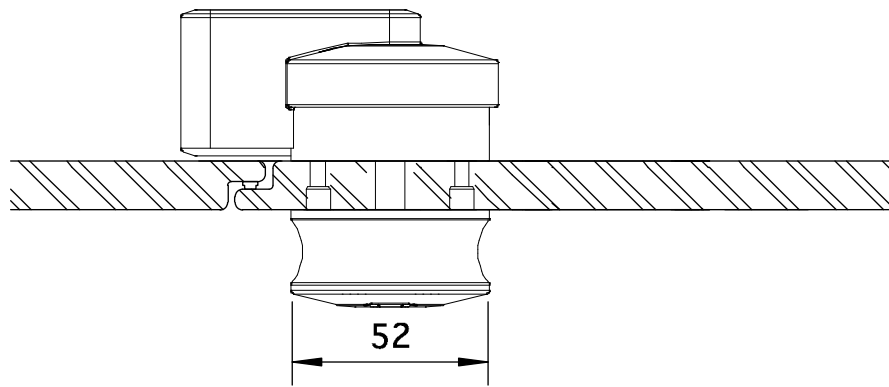

*aluminum stabilisation profile*

*door- and revolving knob with free/occupied indication*

*hinge*

*adjustable aluminum leg*

*aluminum wall profile*

*connection intermediate pannel/front wall*

*aluminum corner profile*

scale 1/2

**details - CLASSIC-A**

ASI ALPACO BVBA - Wijtschotbaan 3 bus 1 - 2900 Schoten