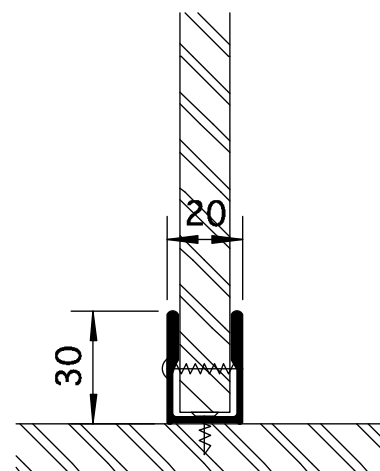

*aluminum stabilisation profile*

*door- and revolving knob with free/occupied indication*

*hinge*

*adjustable aluminum leg*

*aluminum wall profile*

*connection intermediate pannel/front wall*

*aluminum corner profile*

scale 1/2

**details - CLASSIC-A**

ASI ALPACO BVBA - Wijtschotbaan 3 bus 1 - 2900 Schoten