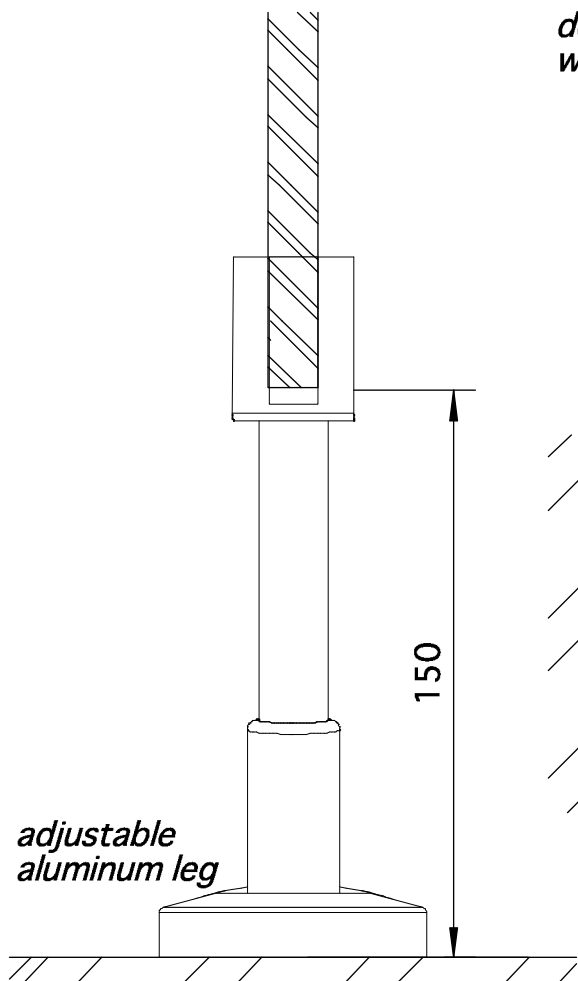

*aluminum stabilisation profile*

*door- and revolving knob with free/occupied indication*

*hinge*

*adjustable aluminum leg*

*aluminum wall profile*

*connection intermediate pannel/front wall*

*aluminum corner profile*

scale 1/2

**details - CLASSIC-A**

ASI ALPACO BVBA - Wijtschotbaan 3 bus 1 - 2900 Schoten