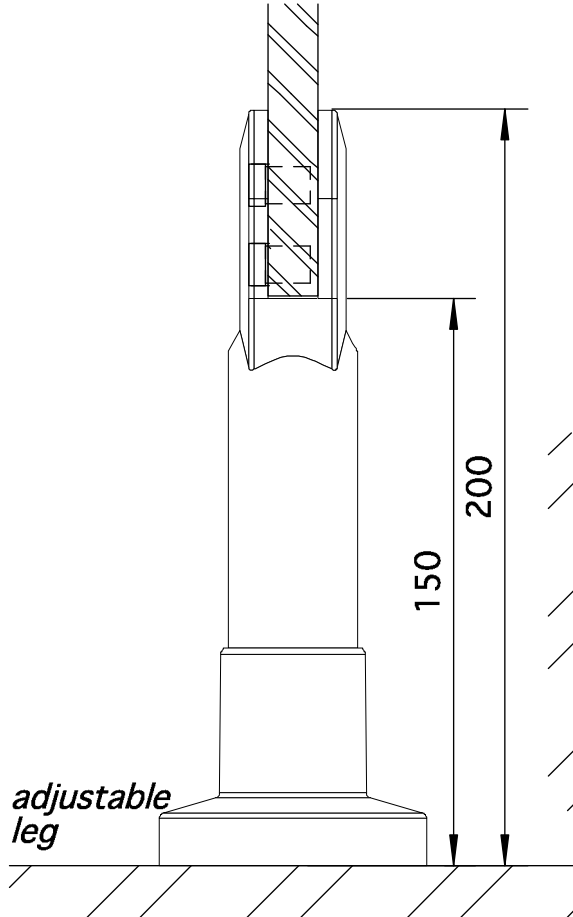

aluminum stabilisation profile

door- and revolving knob with free/occupied indication

hinge

adjustable leg

aluminum wall profile

connection intermediate panel/front wall

aluminum corner profile

scale 1/2