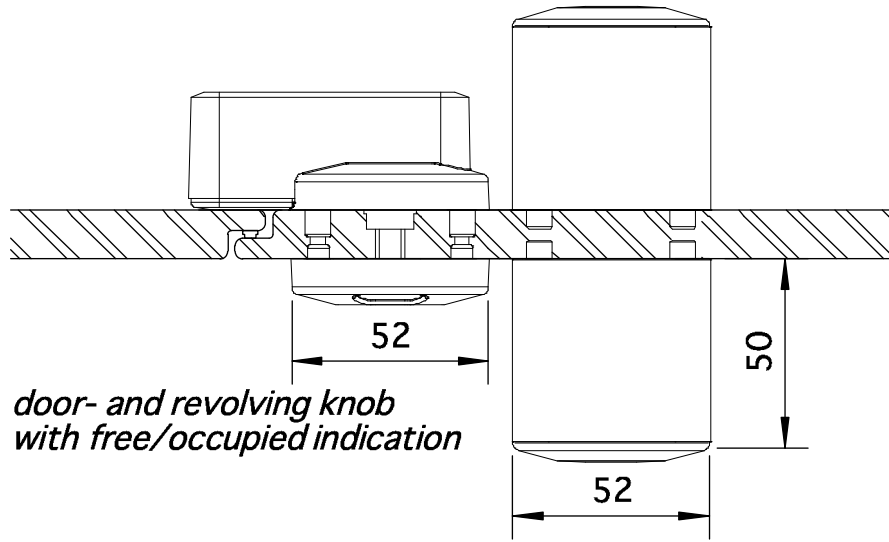

aluminum stabilisation profile

door- and revolving knob with free/occupied indication

hinge

adjustable leg

aluminum wall profile

connection intermediate panel/front wall

aluminum corner profile

scale 1/2