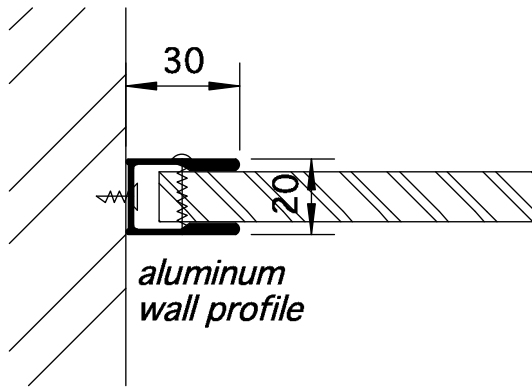

aluminum stabilisation profile

door- and revolving knob with free/occupied indication

hinge

adjustable leg

aluminum wall profile

connection intermediate panel/front wall

aluminum corner profile

scale 1/2