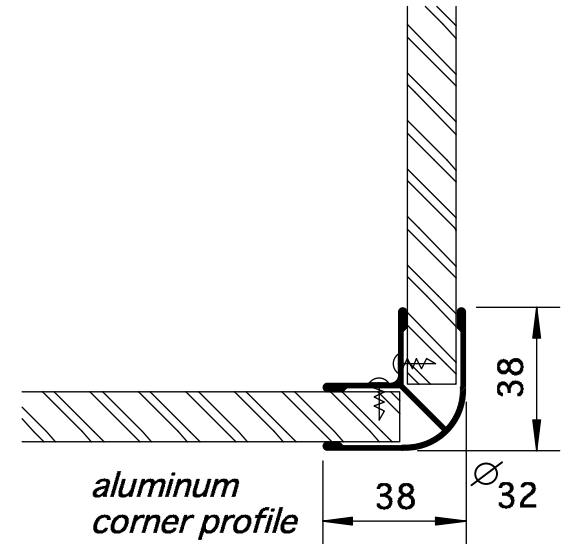

aluminum stabilisation profile

door- and revolving knob with free/occupied indication

hinge

adjustable leg

aluminum wall profile

connection intermediate panel/front wall

aluminum corner profile

scale 1/2