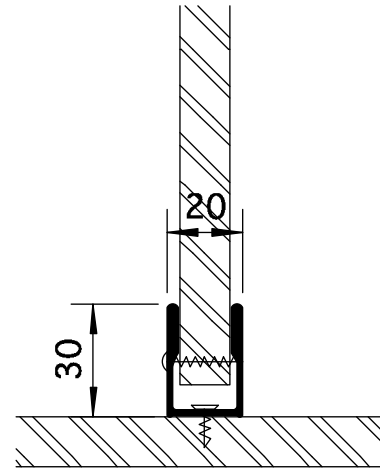

aluminum stabilisation profile

door- and revolving knob with free/occupied indication

hinge

adjustable leg

aluminum wall profile

connection intermediate panel/front wall

aluminum corner profile

scale 1/2