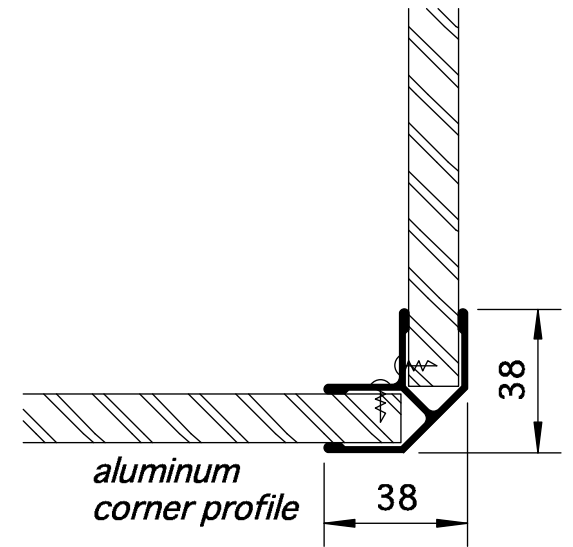

*aluminum stabilisation profile*

*door- and revolving knob with free/occupied indication*

*hinge*

150

*aluminum wall profile*

*connection intermediate panel/front wall*

*aluminum corner profile*

scale 1/2